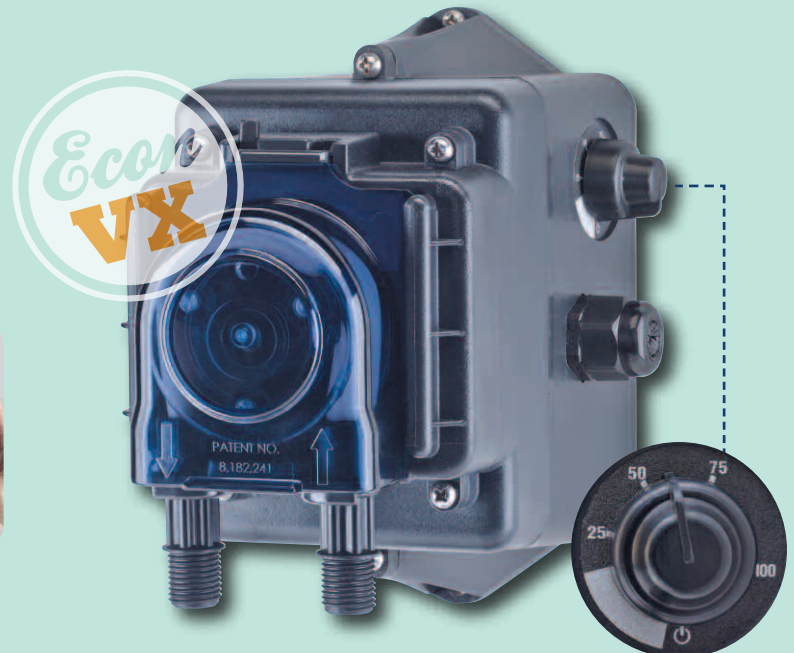

Variable Speed